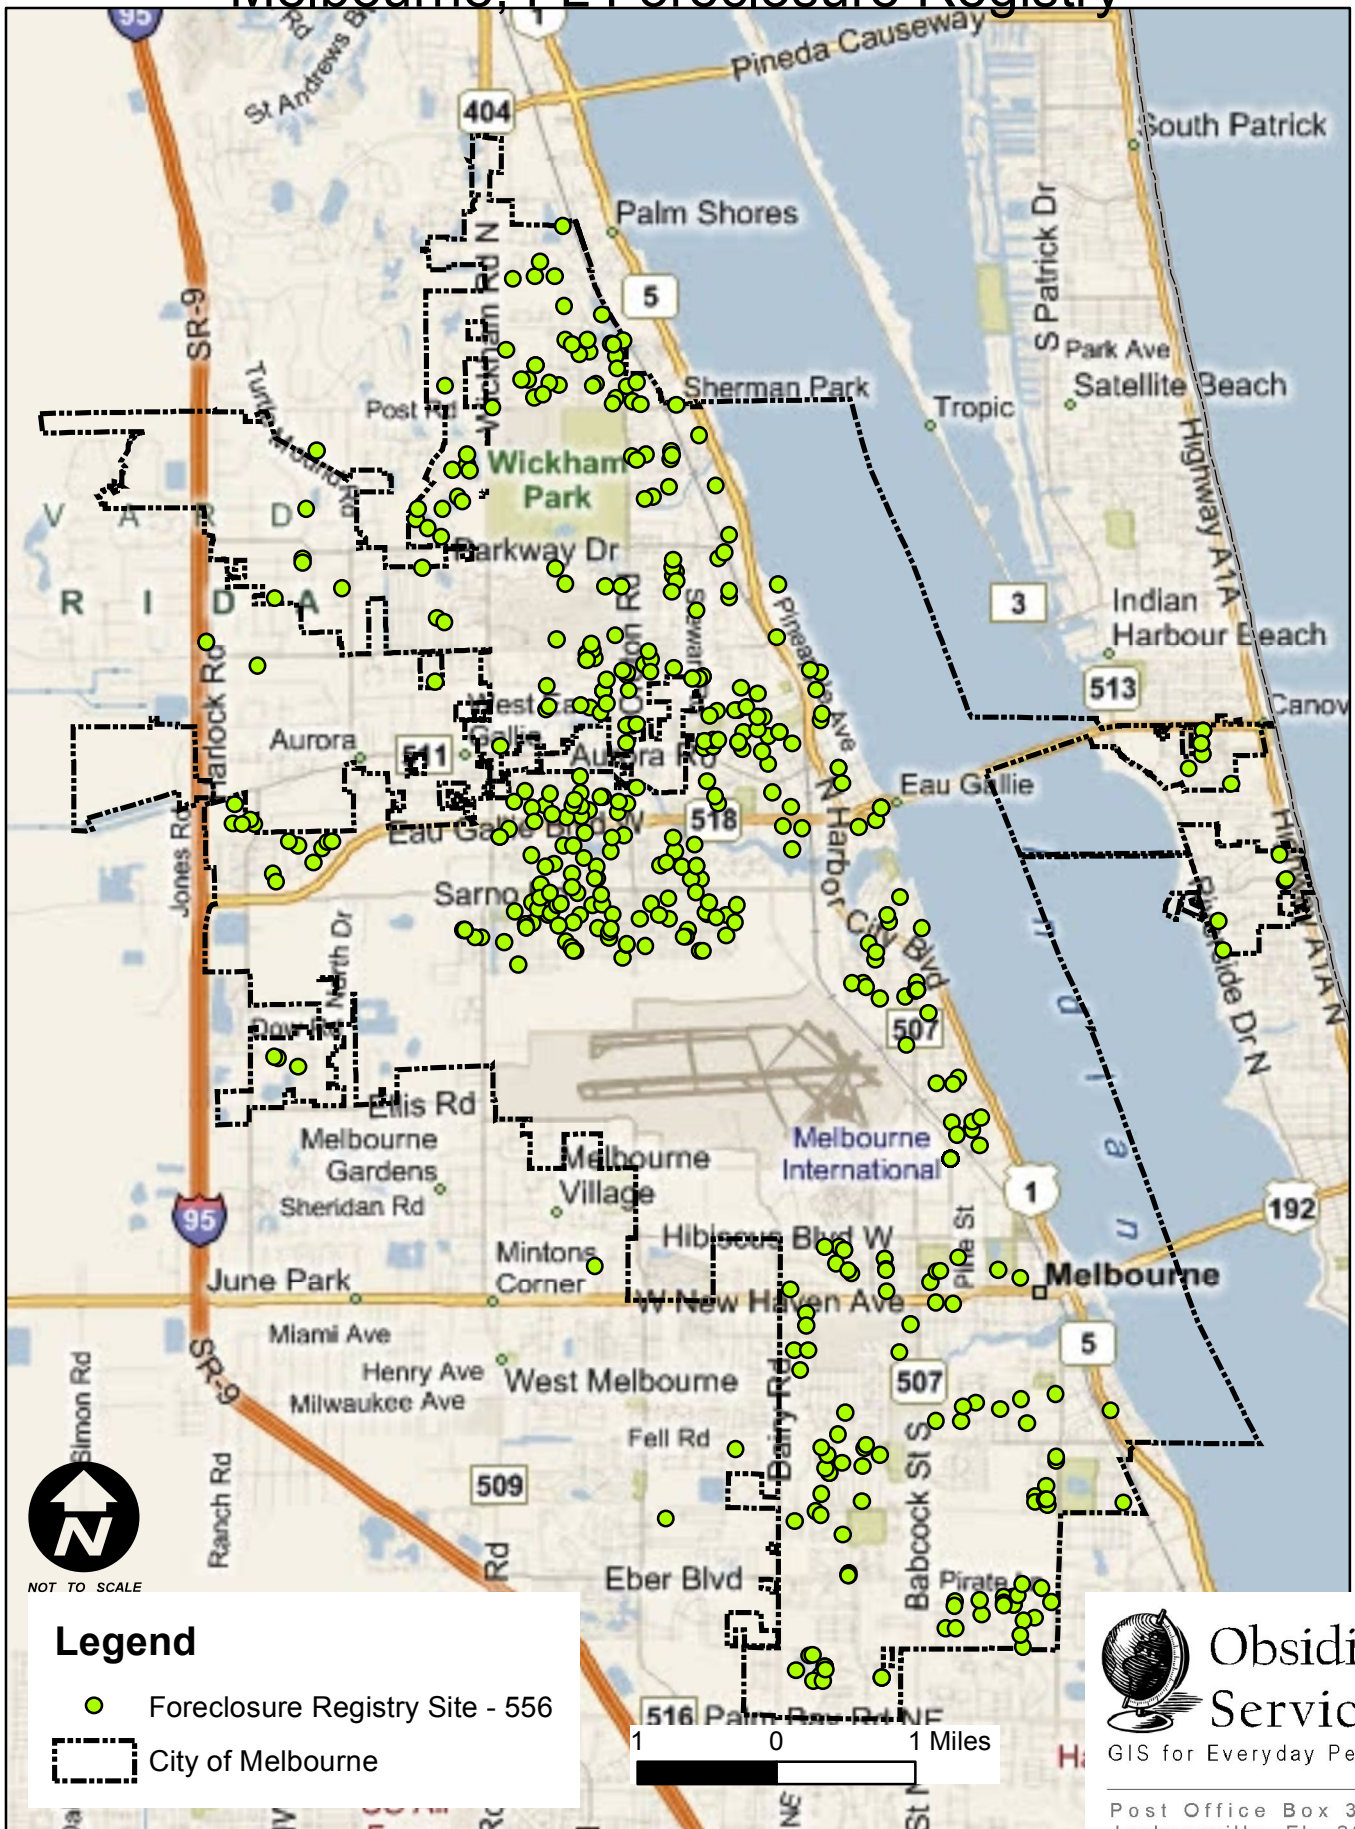

Melbourne, FL Foreclosure Registry

NOT TO SCALE

Legend

- Foreclosure Registry Site - 556
- City of Melbourne

Obsidian Services

GIS for Everyday People

Post Office Box 3881
Jacksonville, FL 32206
Phone: 904.798.8300
Email: george@obsidiansvc.com
www.obsidiansvc.com