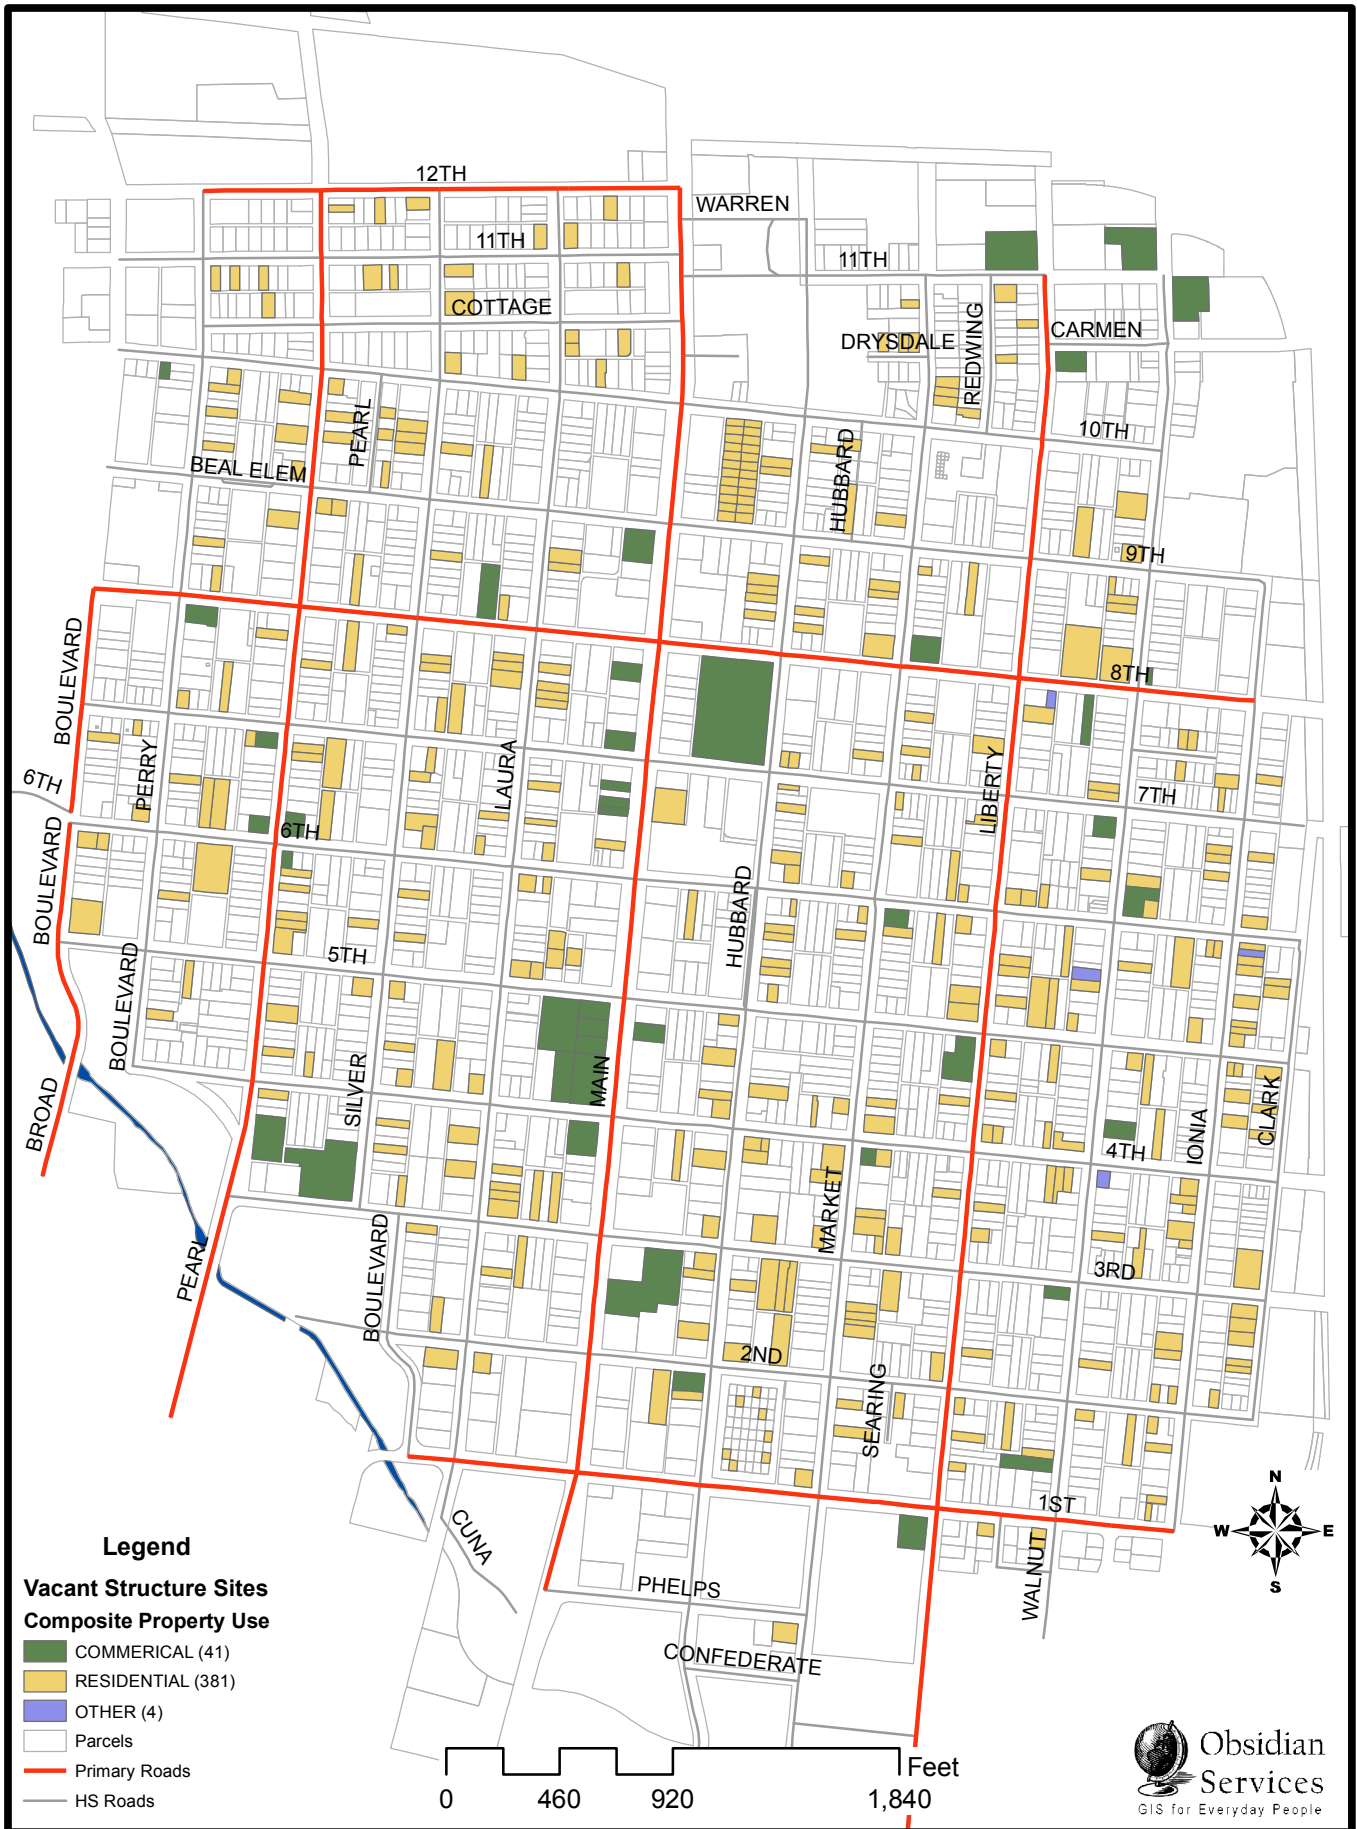

Historic Springfield Vacant Structures

Data source: Walking canvas conducted during the week of July 29 2009

SPAR HS Vacancy.mxd